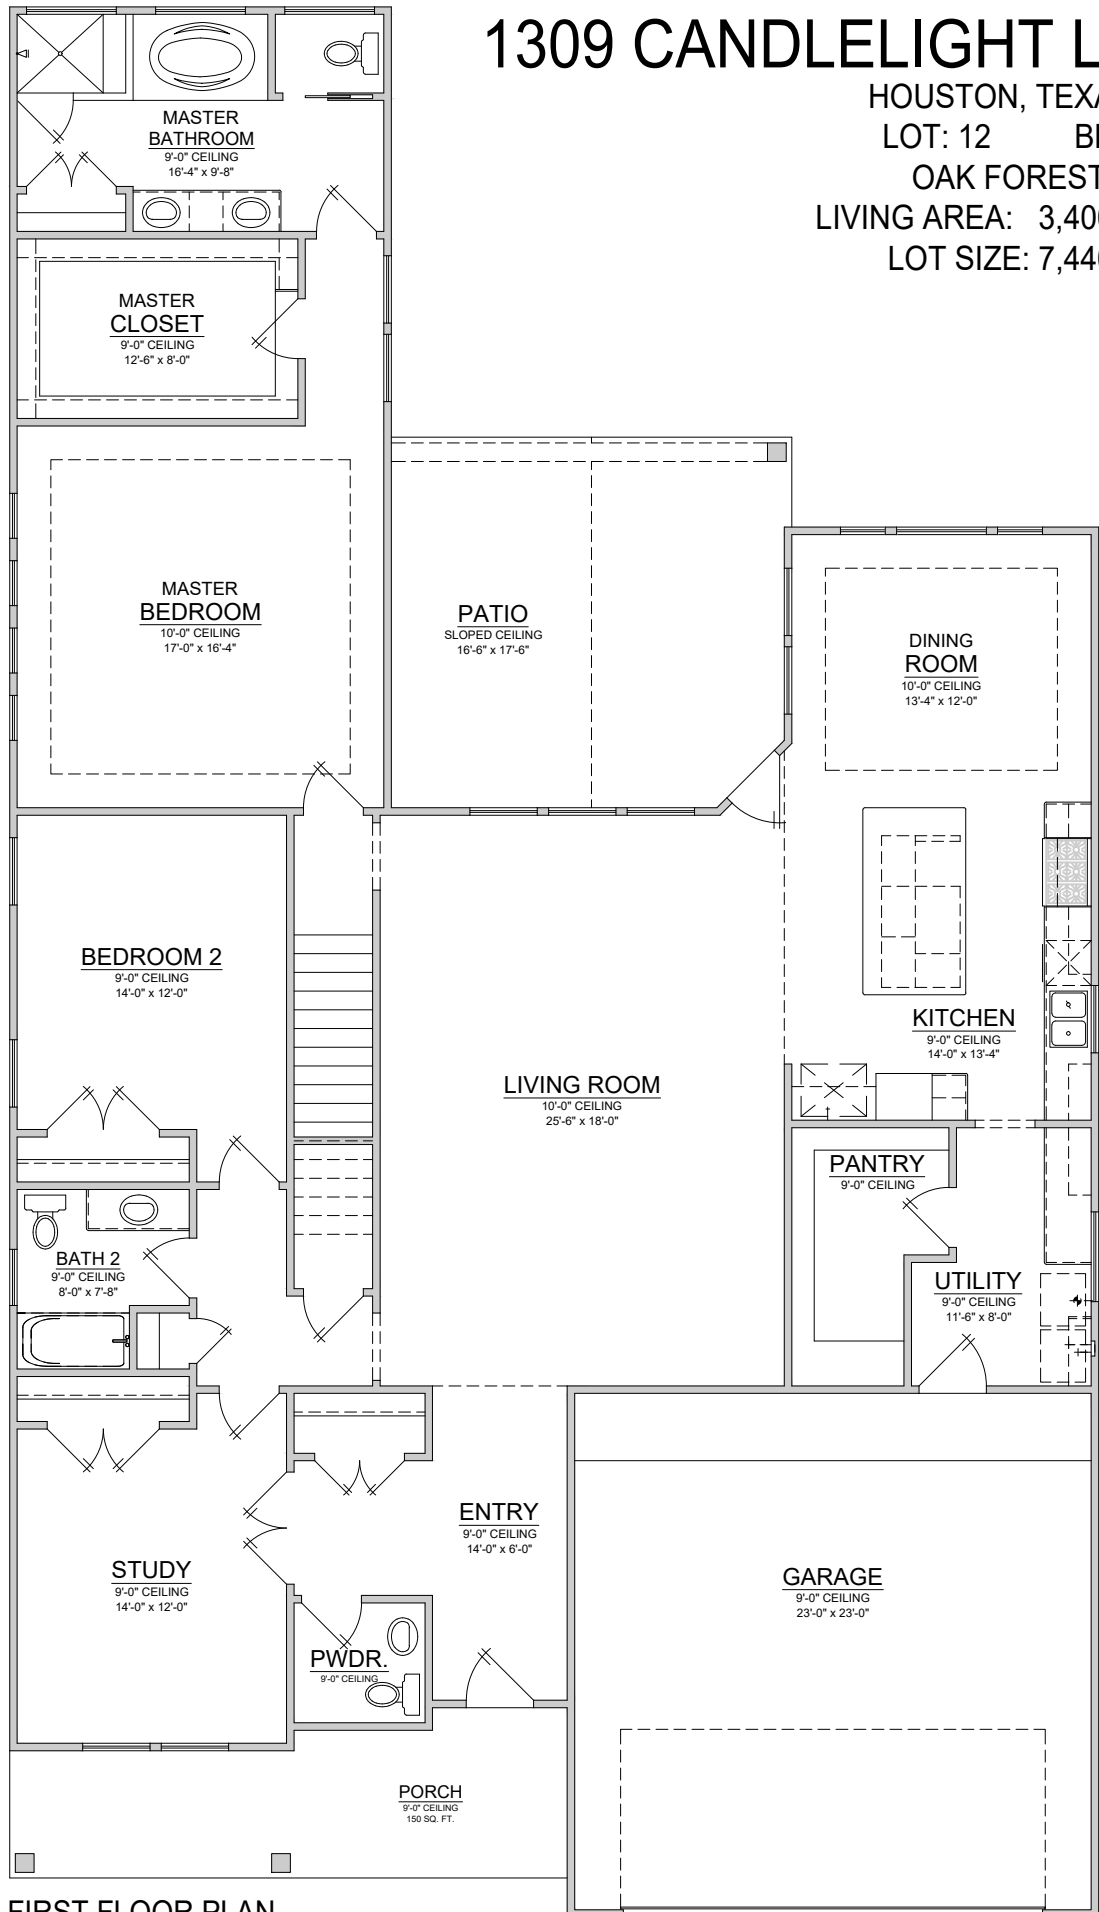

OAK FOREST SEC: 03

LIVING AREA: 3,400 SQ. FT.

LOT SIZE: 7,440 SQ. FT.

FIRST FLOOR PLAN

ALL ROOM SIZES ARE APPROXIMATE AND MAY CHANGE DURING CONSTRUCTION

CITY COTTAGE BUILDERS

(713) 557-7181

P.O. BOX 70024, HOUSTON, TEXAS 77270

WWW.CITYCOTTAGEBUILDERS.COM

INFO@CITYCOTTAGEBUILDERS.COM

1309 CANDLELIGHT LANE

HOUSTON, TEXAS 77018

LOT: 12 BLOCK: 34

OAK FOREST SEC: 03

LIVING AREA: 3,400 SQ. FT.

LOT SIZE: 7,440 SQ. FT.

SECOND FLOOR PLAN

ALL ROOM SIZES ARE APPROXIMATE AND MAY CHANGE DURING CONSTRUCTION

1309 CANDLELIGHT LANE

HOUSTON, TEXAS 77018

LOT: 12 BLOCK: 34

OAK FOREST SEC: 03

LIVING AREA: 3,400 SQ. FT.

LOT SIZE: 7,440 SQ. FT.