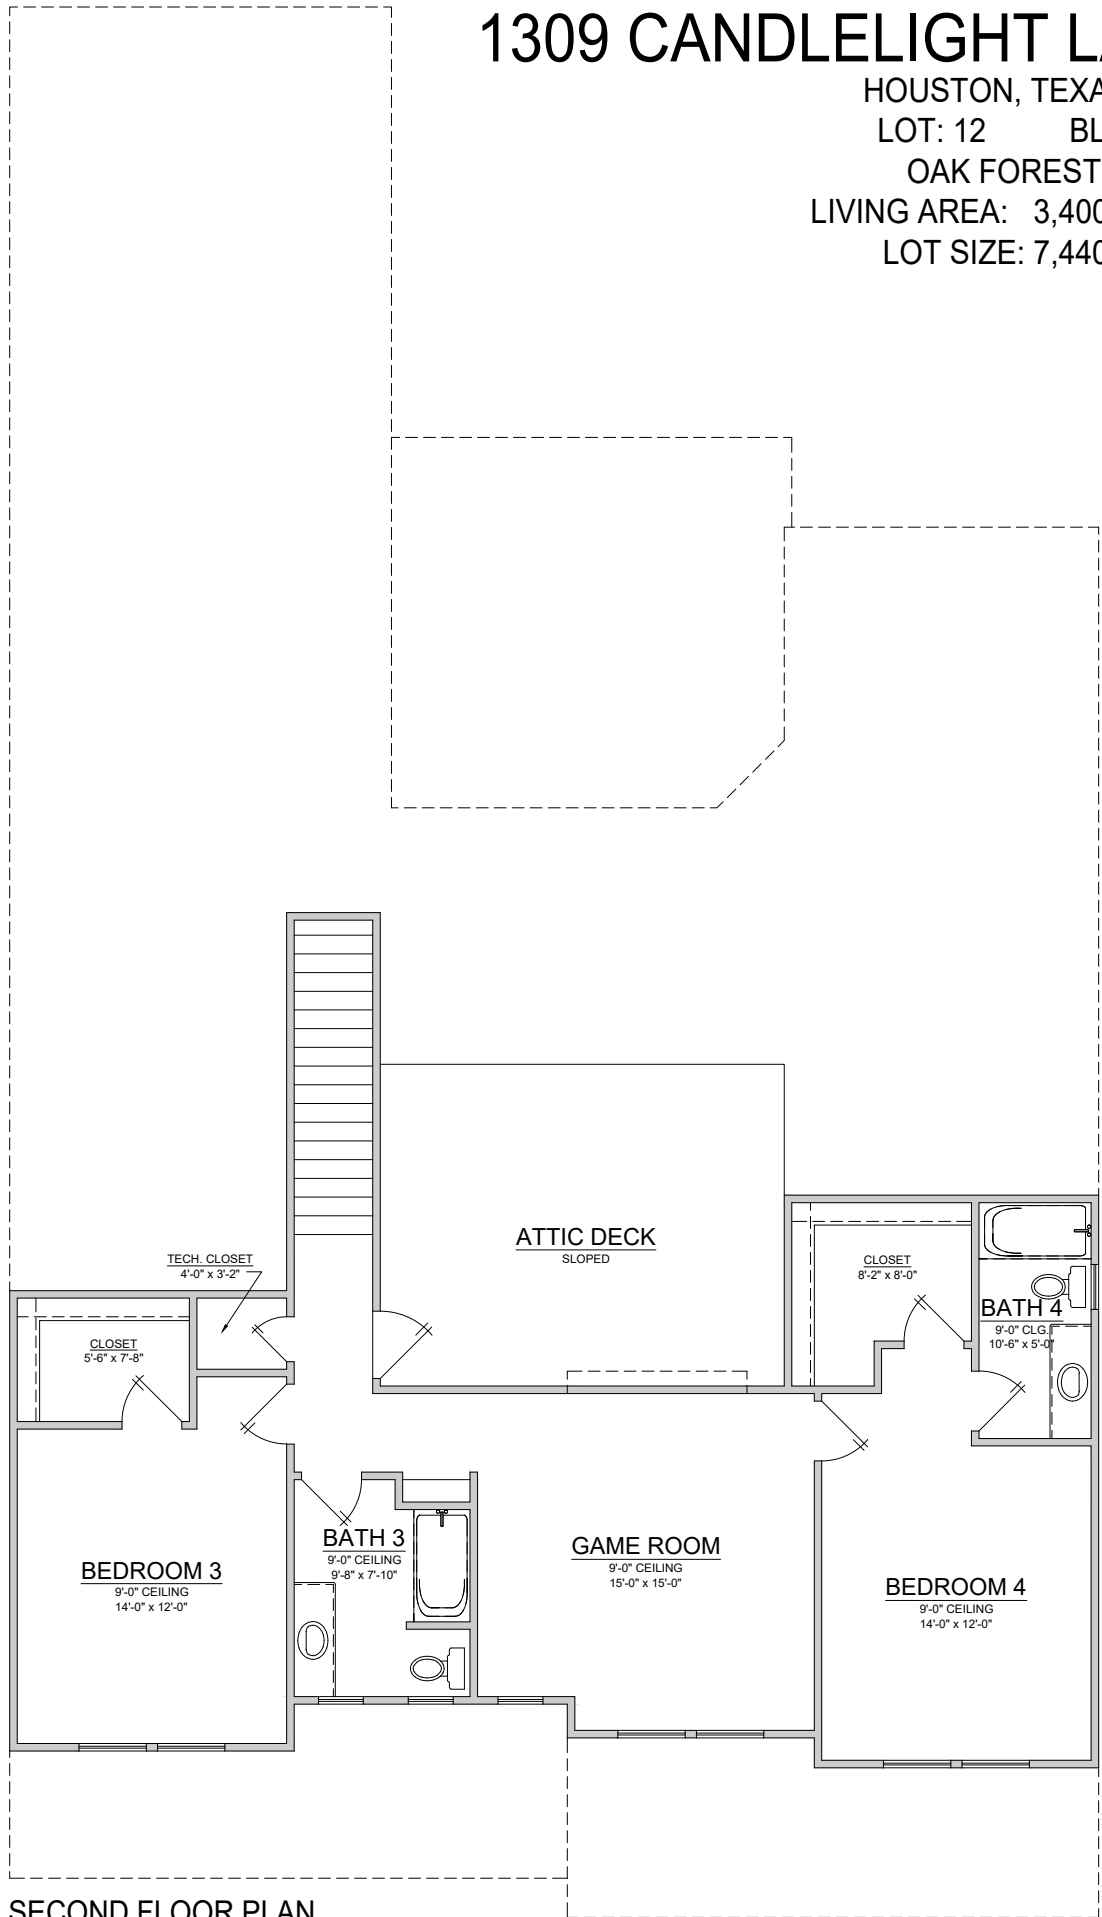

OAK FOREST SEC: 03

LIVING AREA: 3,400 SQ. FT.

LOT SIZE: 7,440 SQ. FT.

FIRST FLOOR PLAN

ALL ROOM SIZES ARE APPROXIMATE AND MAY CHANGE DURING CONSTRUCTION

CITY COTTAGE BUILDERS

(713) 557-7181

P.O. BOX 70024, HOUSTON, TEXAS 77270

WWW.CITYCOTTAGEBUILDERS.COM

INFO@CITYCOTTAGEBUILDERS.COM

1309 CANDLELIGHT LANE

HOUSTON, TEXAS 77018

LOT: 12 BLOCK: 34

OAK FOREST SEC: 03

LIVING AREA: 3,400 SQ. FT.

LOT SIZE: 7,440 SQ. FT.

SECOND FLOOR PLAN

ALL ROOM SIZES ARE APPROXIMATE AND MAY CHANGE DURING CONSTRUCTION

1309 CANDLELIGHT LANE

HOUSTON, TEXAS 77018

LOT: 12 BLOCK: 34

OAK FOREST SEC: 03

LIVING AREA: 3,400 SQ. FT.

LOT SIZE: 7,440 SQ. FT.