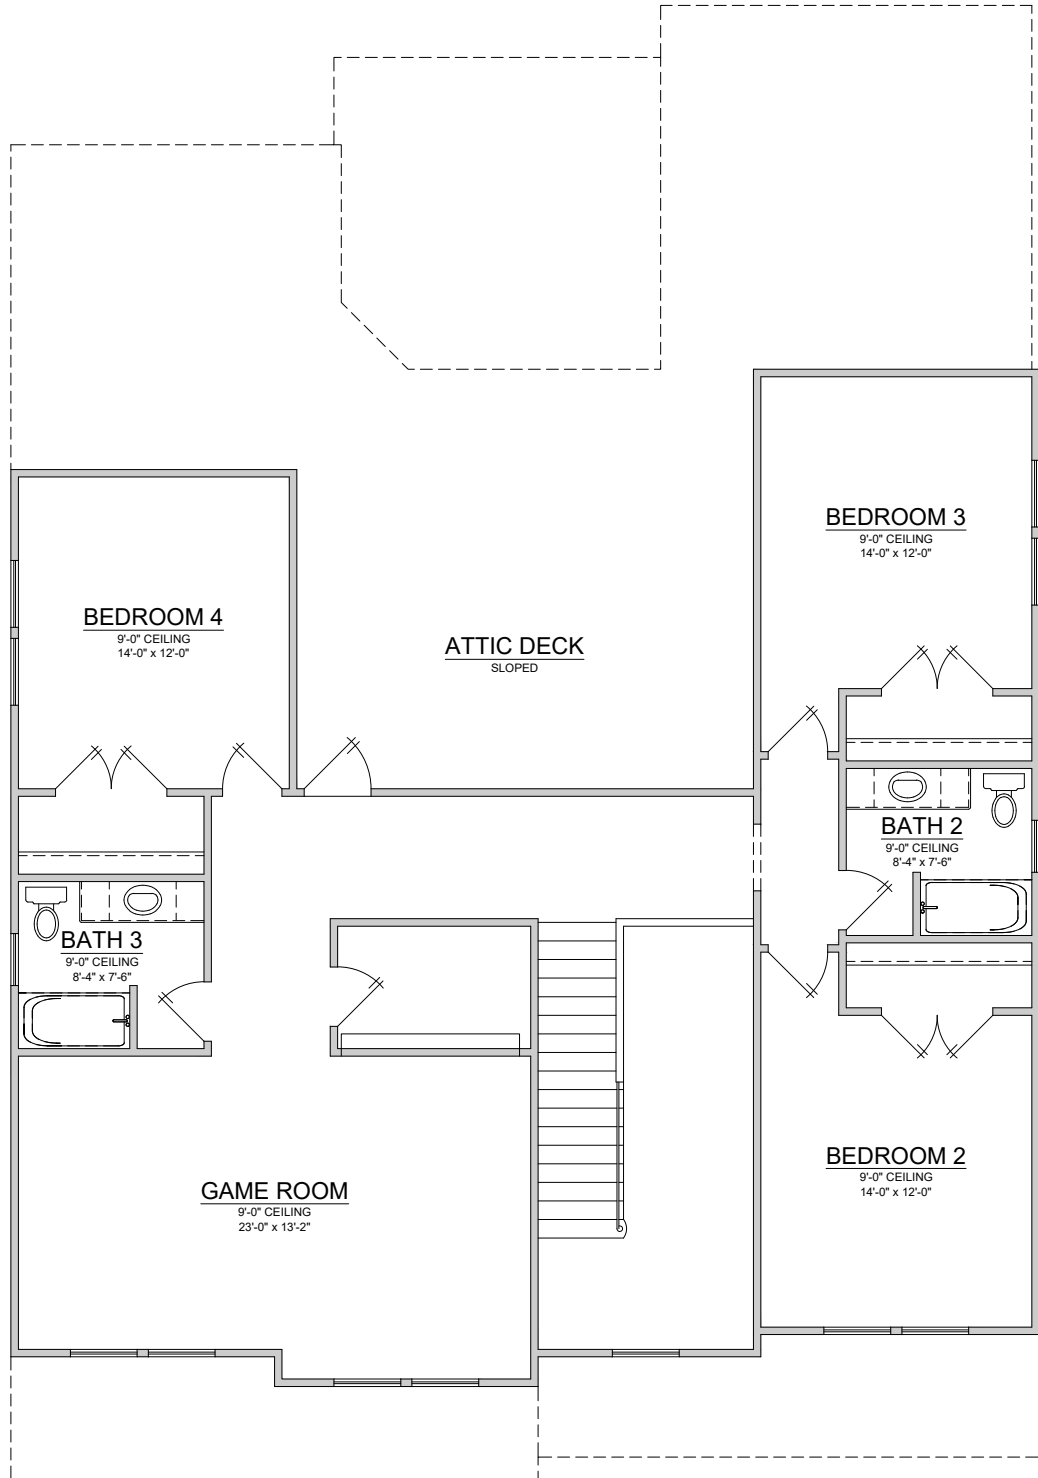

1352 DU BARRY LANE

HOUSTON, TEXAS 77018

LOT: 11 BLOCK: 09

OAK FOREST SEC: 01

LIVING AREA: 3,479 SQ. FT.

LOT SIZE: 6,510 SQ. FT.

CITY COTTAGE BUILDERS

(713) 557-7181

P.O. BOX 70024, HOUSTON, TEXAS 77270

WWW.CITYCOTTAGEBUILDERS.COM

INFO@CITYCOTTAGEBUILDERS.COM

SECOND FLOOR PLAN

ALL ROOM SIZES ARE APPROXIMATE AND MAY CHANGE DURING CONSTRUCTION