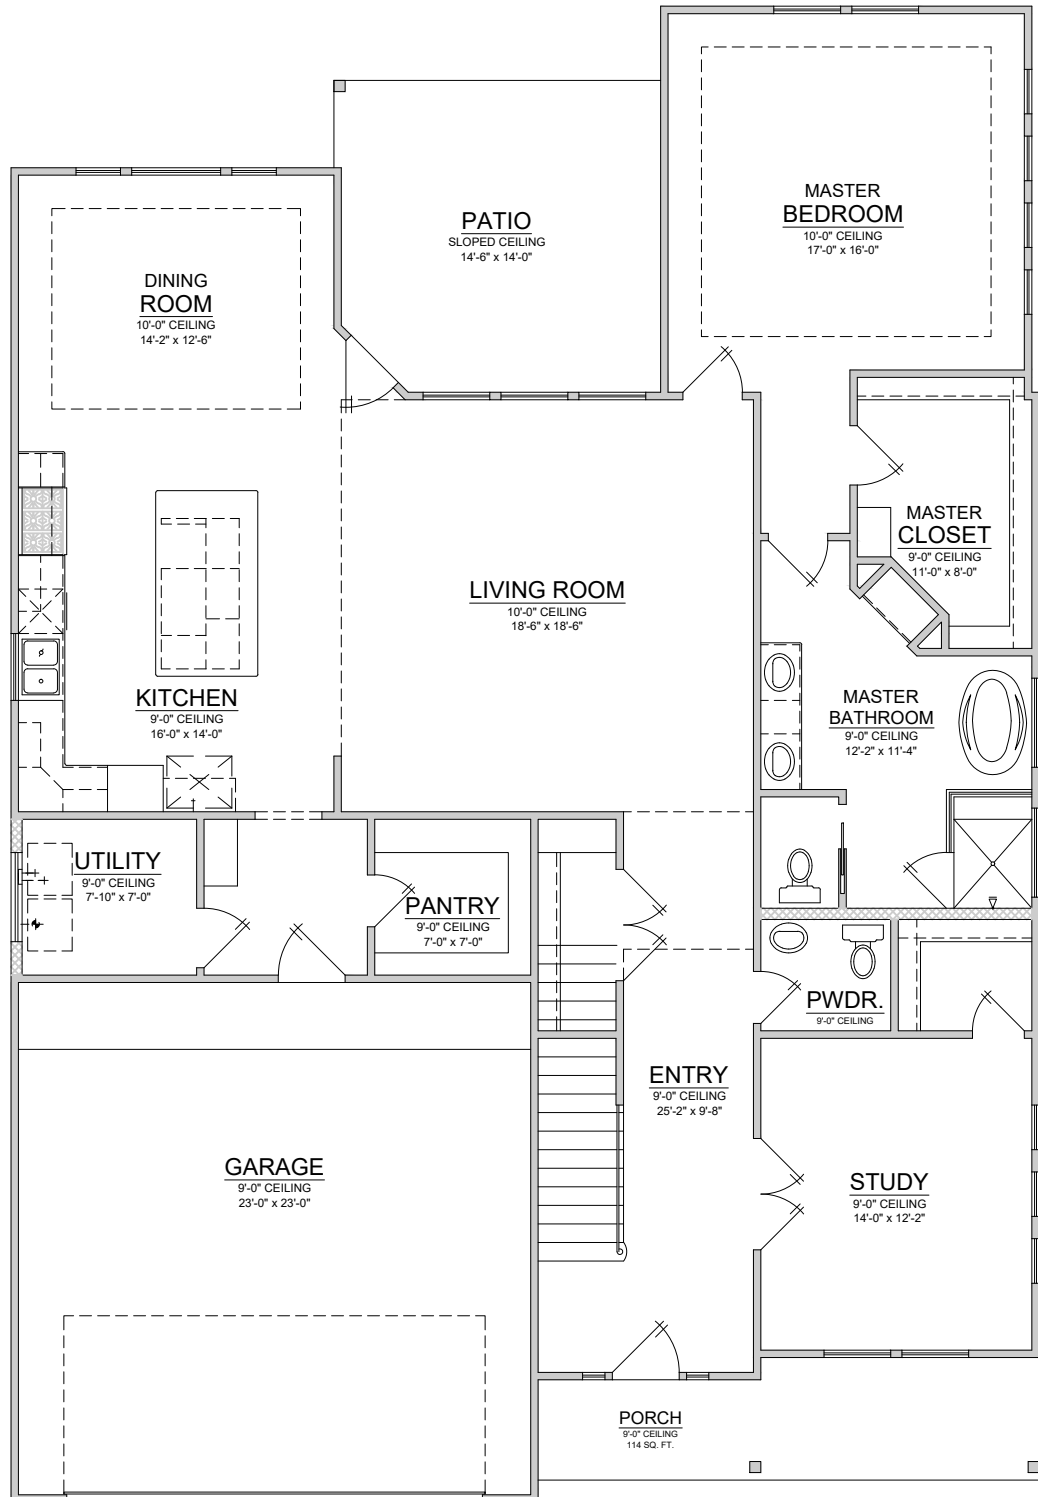

1352 DU BARRY LANE

HOUSTON, TEXAS 77018

LOT: 11 BLOCK: 09

OAK FOREST SEC: 01

LIVING AREA: 3,479 SQ. FT.

LOT SIZE: 6,510 SQ. FT.

CITY COTTAGE BUILDERS

(713) 557-7181

P.O. BOX 70024, HOUSTON, TEXAS 77270

WWW.CITYCOTTAGEBUILDERS.COM

INFO@CITYCOTTAGEBUILDERS.COM

FIRST FLOOR PLAN

ALL ROOM SIZES ARE APPROXIMATE AND MAY CHANGE DURING CONSTRUCTION