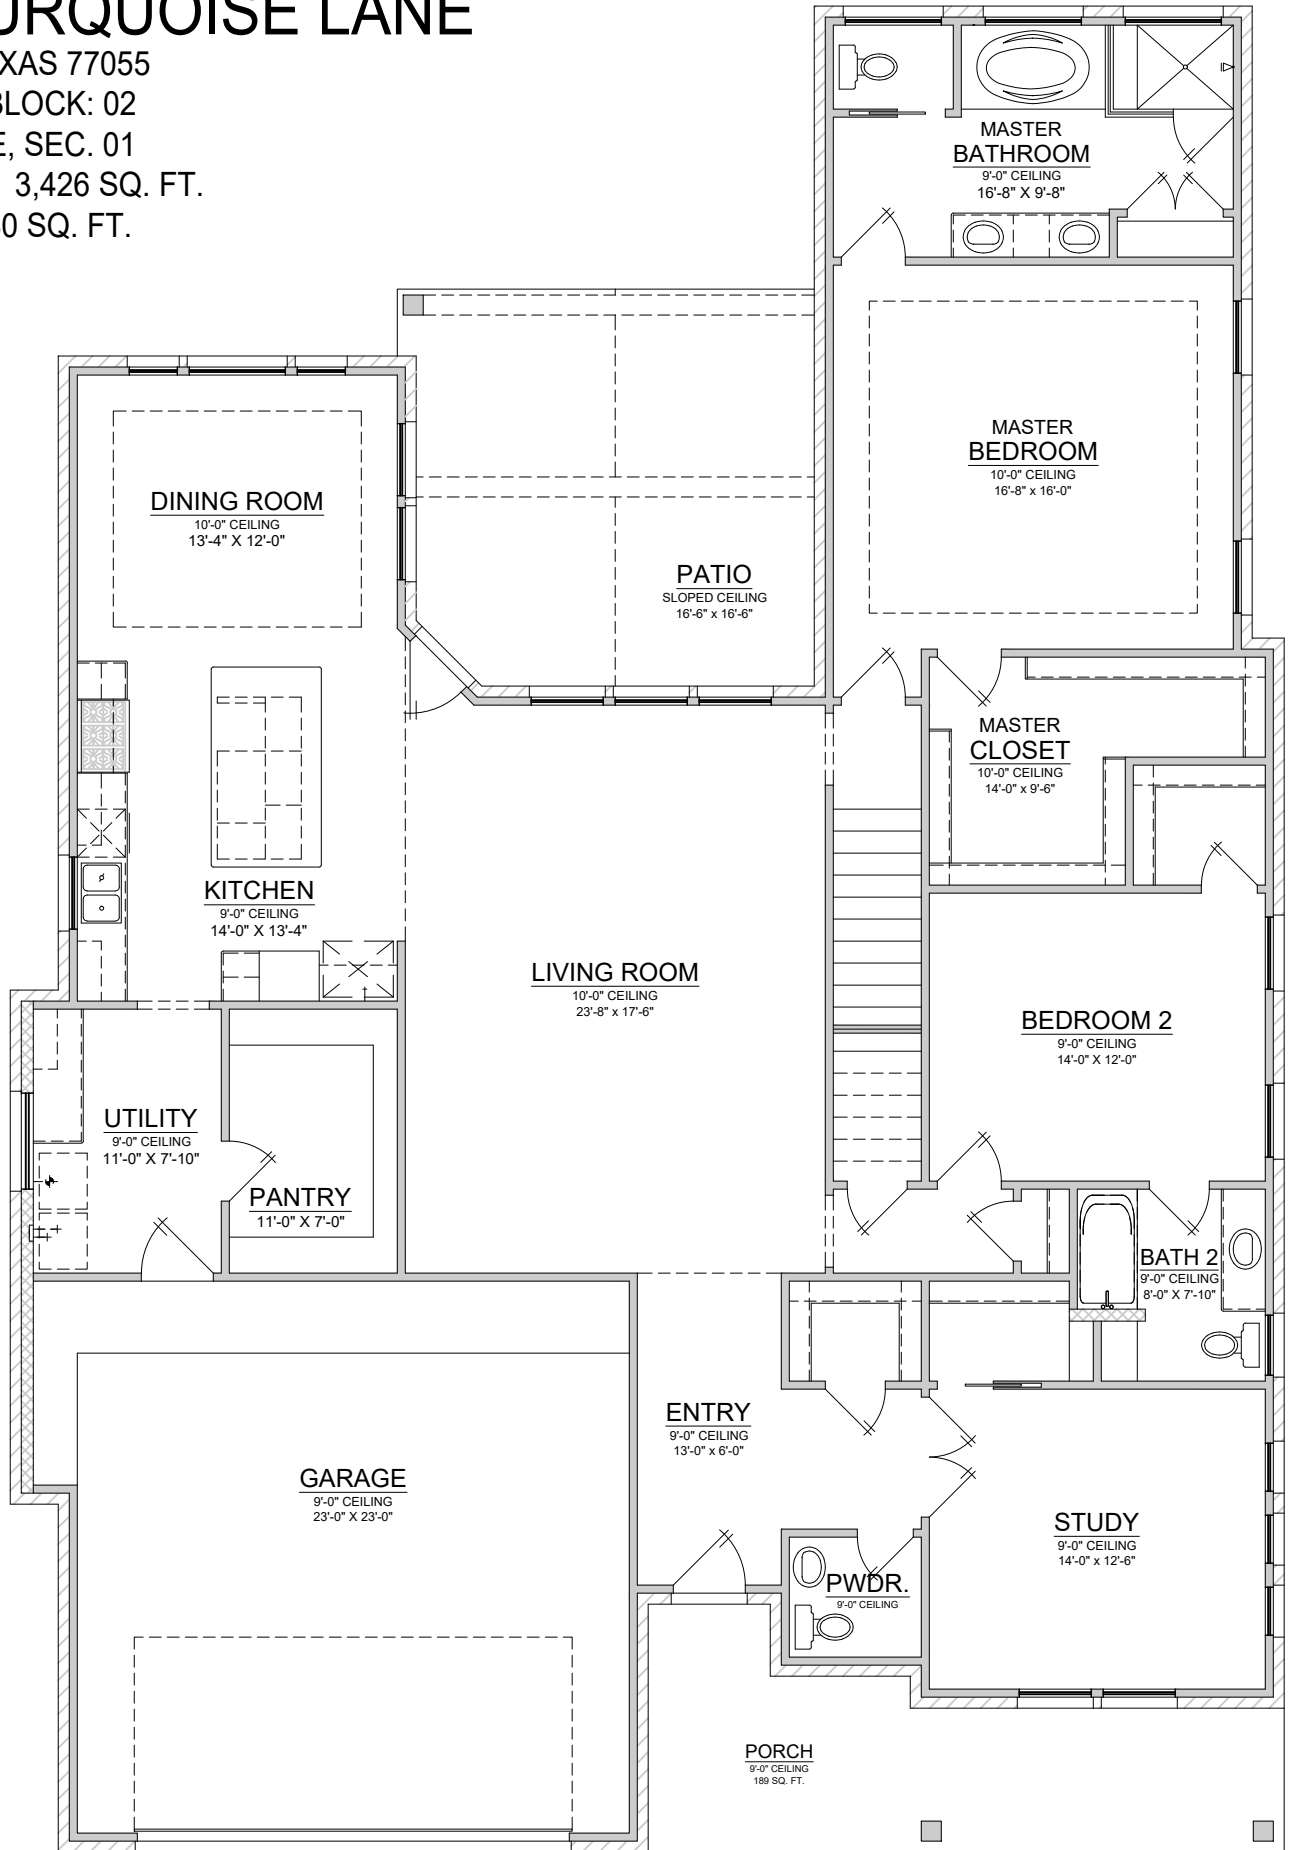

7957 TURQUOISE LANE

HOUSTON, TEXAS 77055

LOT: 22 BLOCK: 02

SPRINGEDALE, SEC. 01

LIVING AREA: 3,426 SQ. FT.

LOT SIZE: 7,630 SQ. FT.

CITY COTTAGE BUILDERS

(713) 557-7181

P.O. BOX 70024, HOUSTON, TEXAS 77270

WWW.CITYCOTTAGEBUILDERS.COM | INFO@CITYCOTTAGEBUILDERS.COM

ALL ROOM SIZES ARE APPROXIMATE AND MAY CHANGE DURING CONSTRUCTION

FIRST FLOOR PLAN