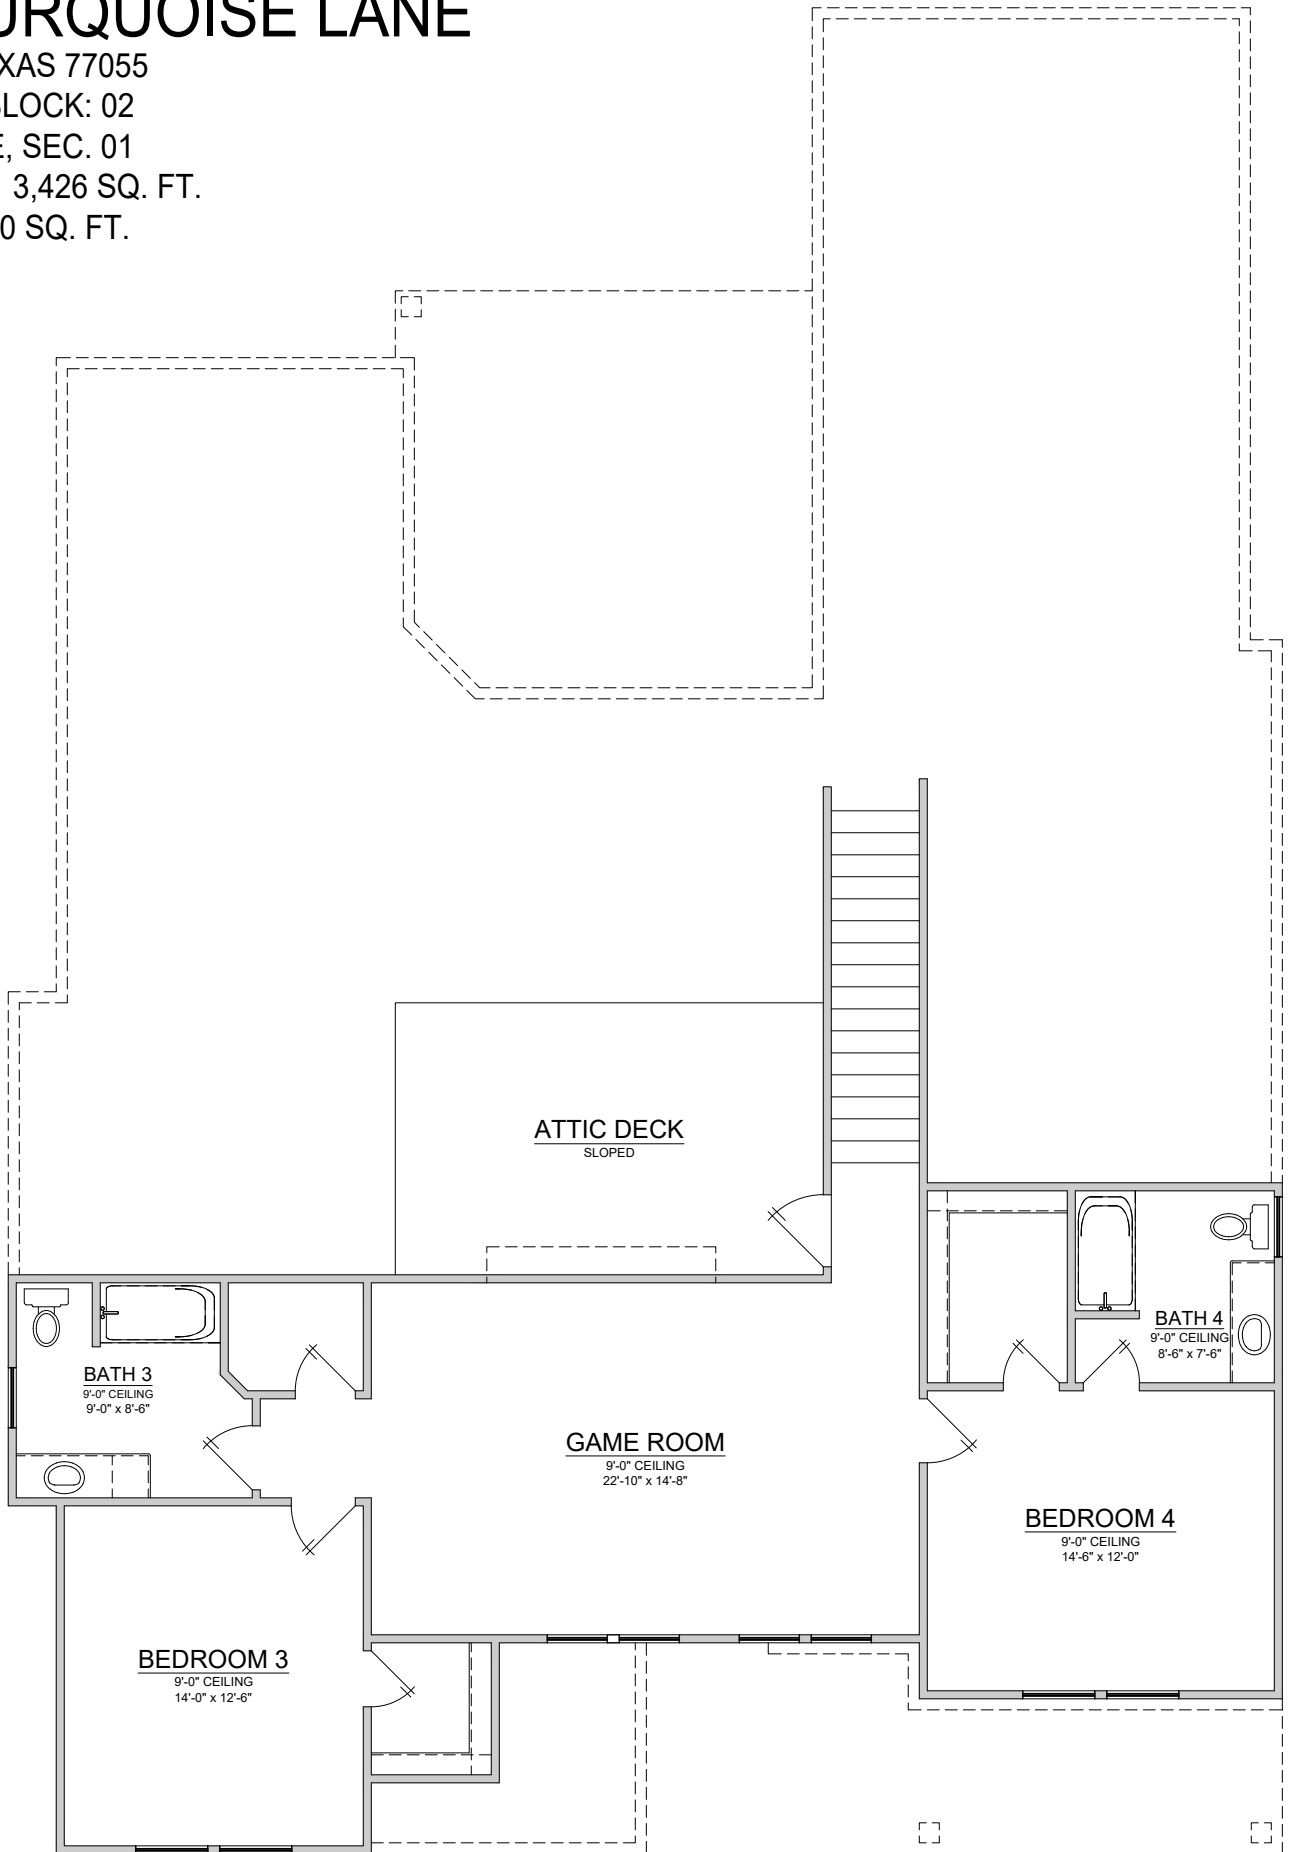

LOT: 22 BLOCK: 02

SPRINGEDALE, SEC. 01

LIVING AREA: 3,426 SQ. FT.

LOT SIZE: 7,630 SQ. FT.

CITY COTTAGE BUILDERS

(713) 557-7181

P.O. BOX 70024, HOUSTON, TEXAS 77270

WWW.CITYCOTTAGEBUILDERS.COM | INFO@CITYCOTTAGEBUILDERS.COM

ALL ROOM SIZES ARE APPROXIMATE AND MAY CHANGE DURING CONSTRUCTION

SECOND FLOOR PLAN

7957 TURQUOISE LANE

HOUSTON, TEXAS 77055

LOT: 22 BLOCK: 02

SPRINGEDALE, SEC. 01

LIVING AREA: 3,426 SQ. FT.

LOT SIZE: 7,630 SQ. FT.