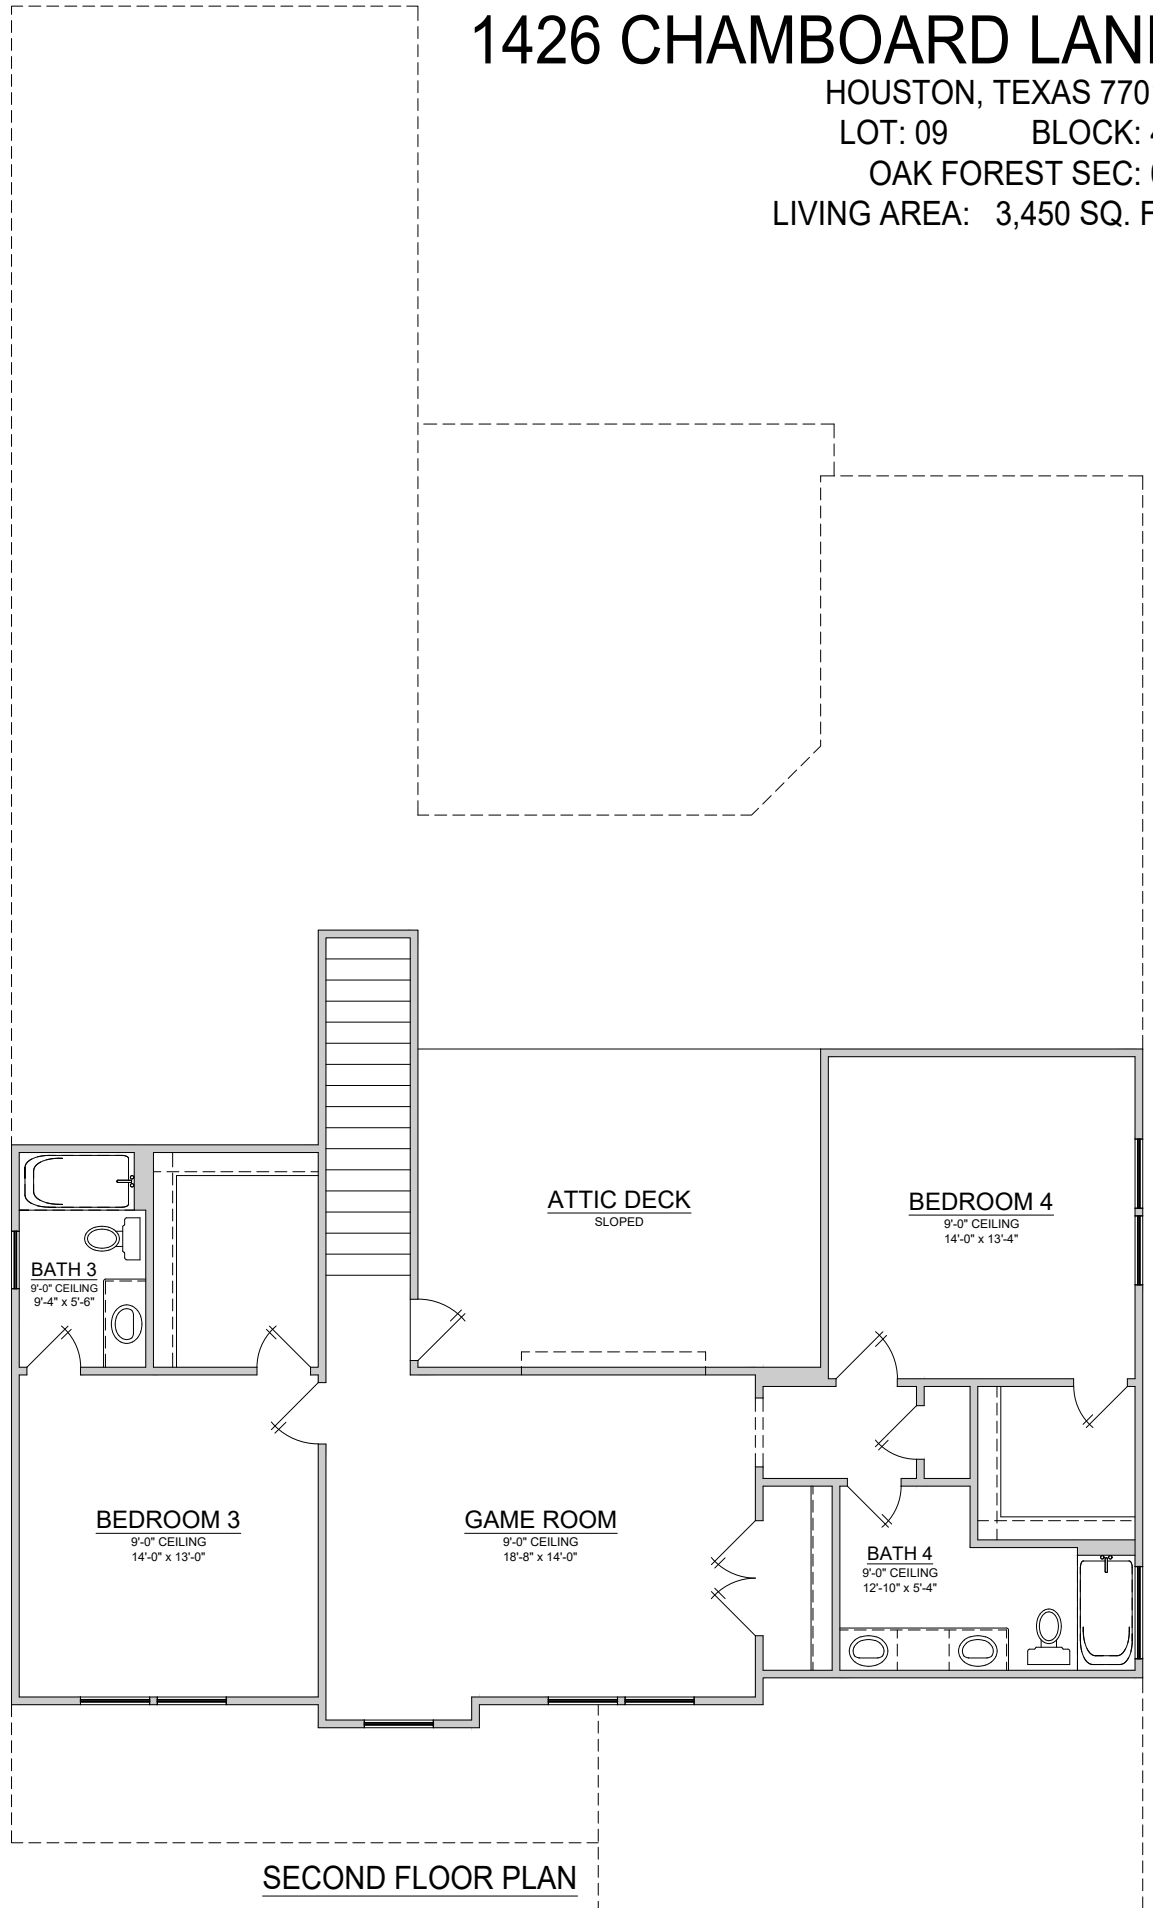

OAK FOREST SEC: 04

LIVING AREA: 3,450 SQ. FT.

FIRST FLOOR PLAN

CITY COTTAGE BUILDERS

(713) 557-7181

P.O. BOX 70024, HOUSTON, TEXAS 77270

WWW.CITYCOTTAGEBUILDERS.COM

INFO@CITYCOTTAGEBUILDERS.COM

1426 CHAMBOARD LANE

HOUSTON, TEXAS 77018

LOT: 09 BLOCK: 40

OAK FOREST SEC: 04

LIVING AREA: 3,450 SQ. FT.

1426 CHAMBOARD LANE

HOUSTON, TEXAS 77018

LOT: 09 BLOCK: 40