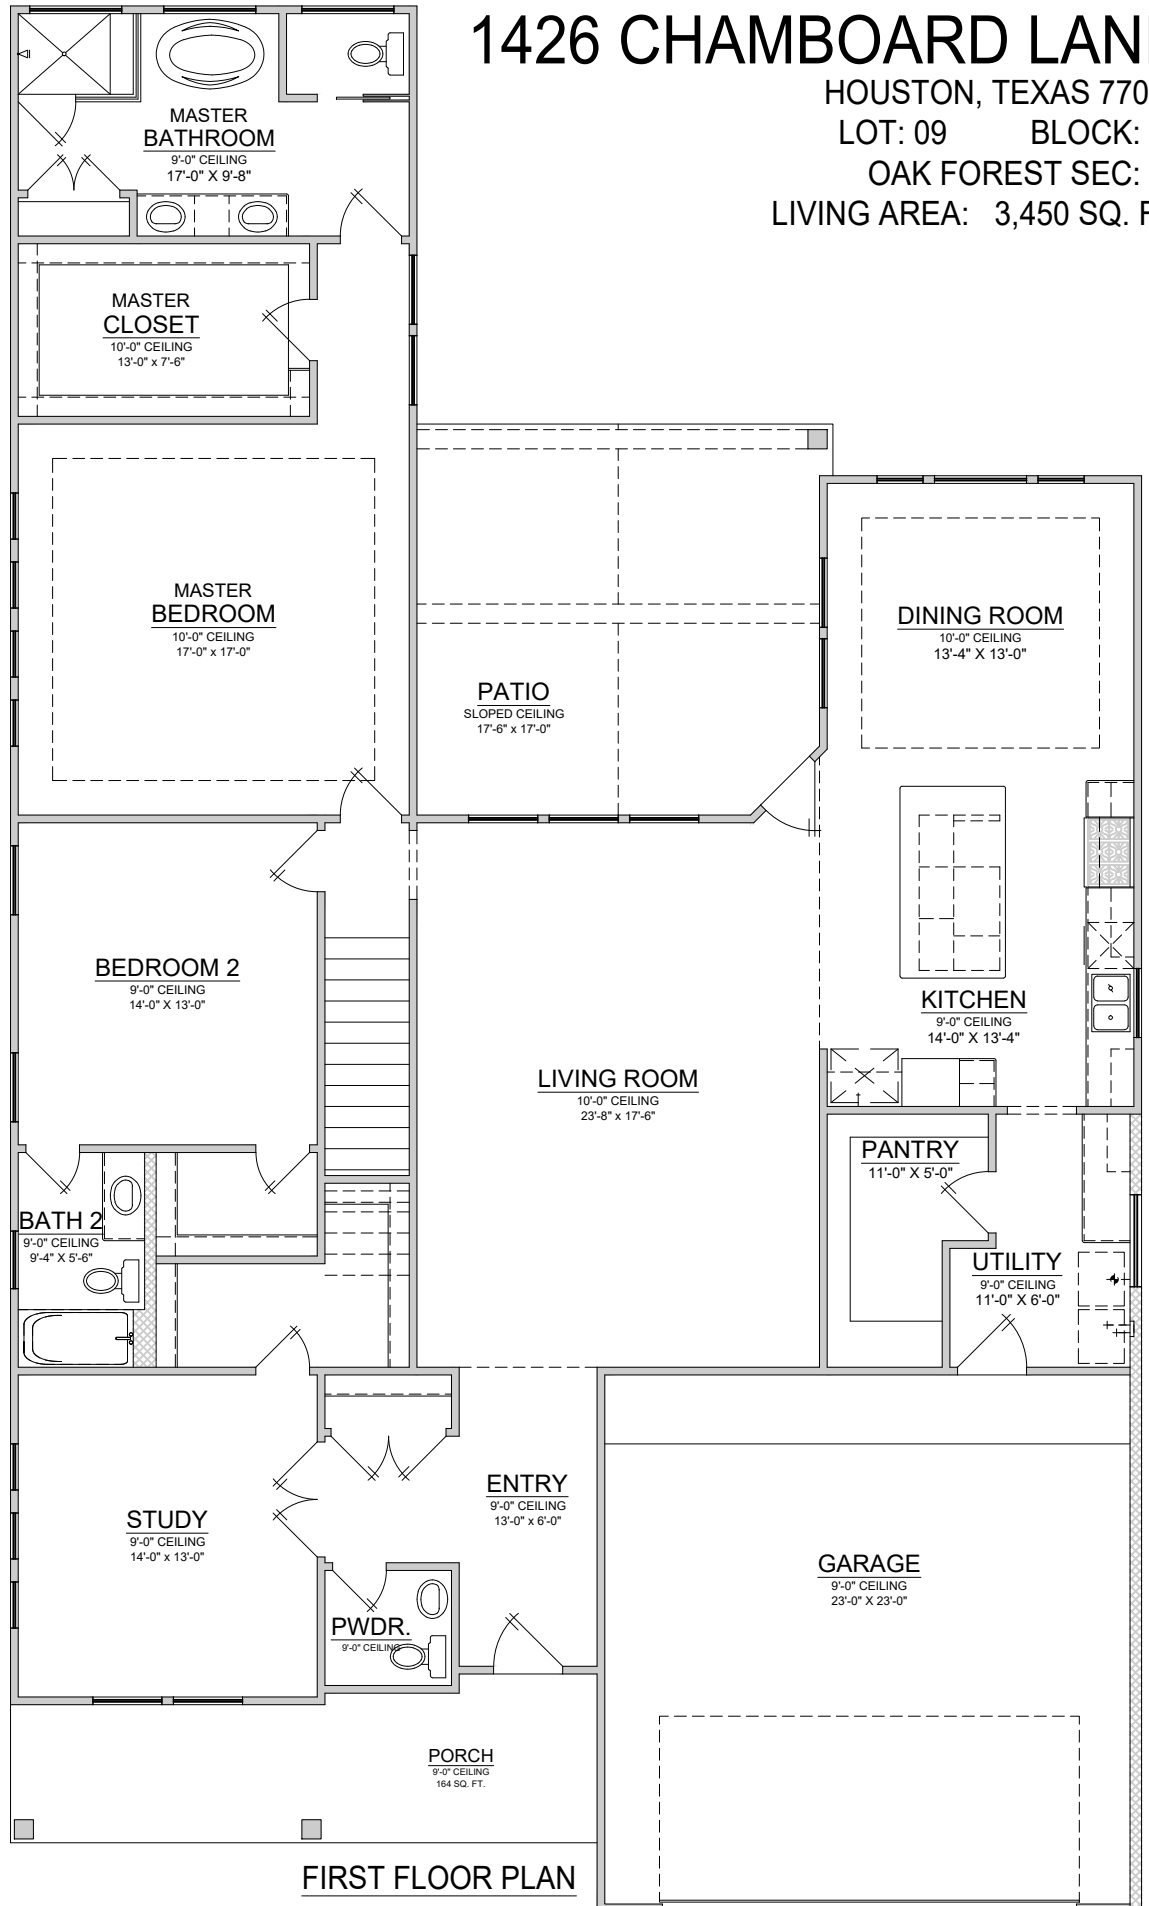

OAK FOREST SEC: 04

LIVING AREA: 3,450 SQ. FT.

FIRST FLOOR PLAN

CITY COTTAGE BUILDERS

(713) 557-7181

P.O. BOX 70024, HOUSTON, TEXAS 77270

WWW.CITYCOTTAGEBUILDERS.COM

INFO@CITYCOTTAGEBUILDERS.COM

1426 CHAMBOARD LANE

HOUSTON, TEXAS 77018

LOT: 09 BLOCK: 40

OAK FOREST SEC: 04

LIVING AREA: 3,450 SQ. FT.

1426 CHAMBOARD LANE

HOUSTON, TEXAS 77018

LOT: 09 BLOCK: 40