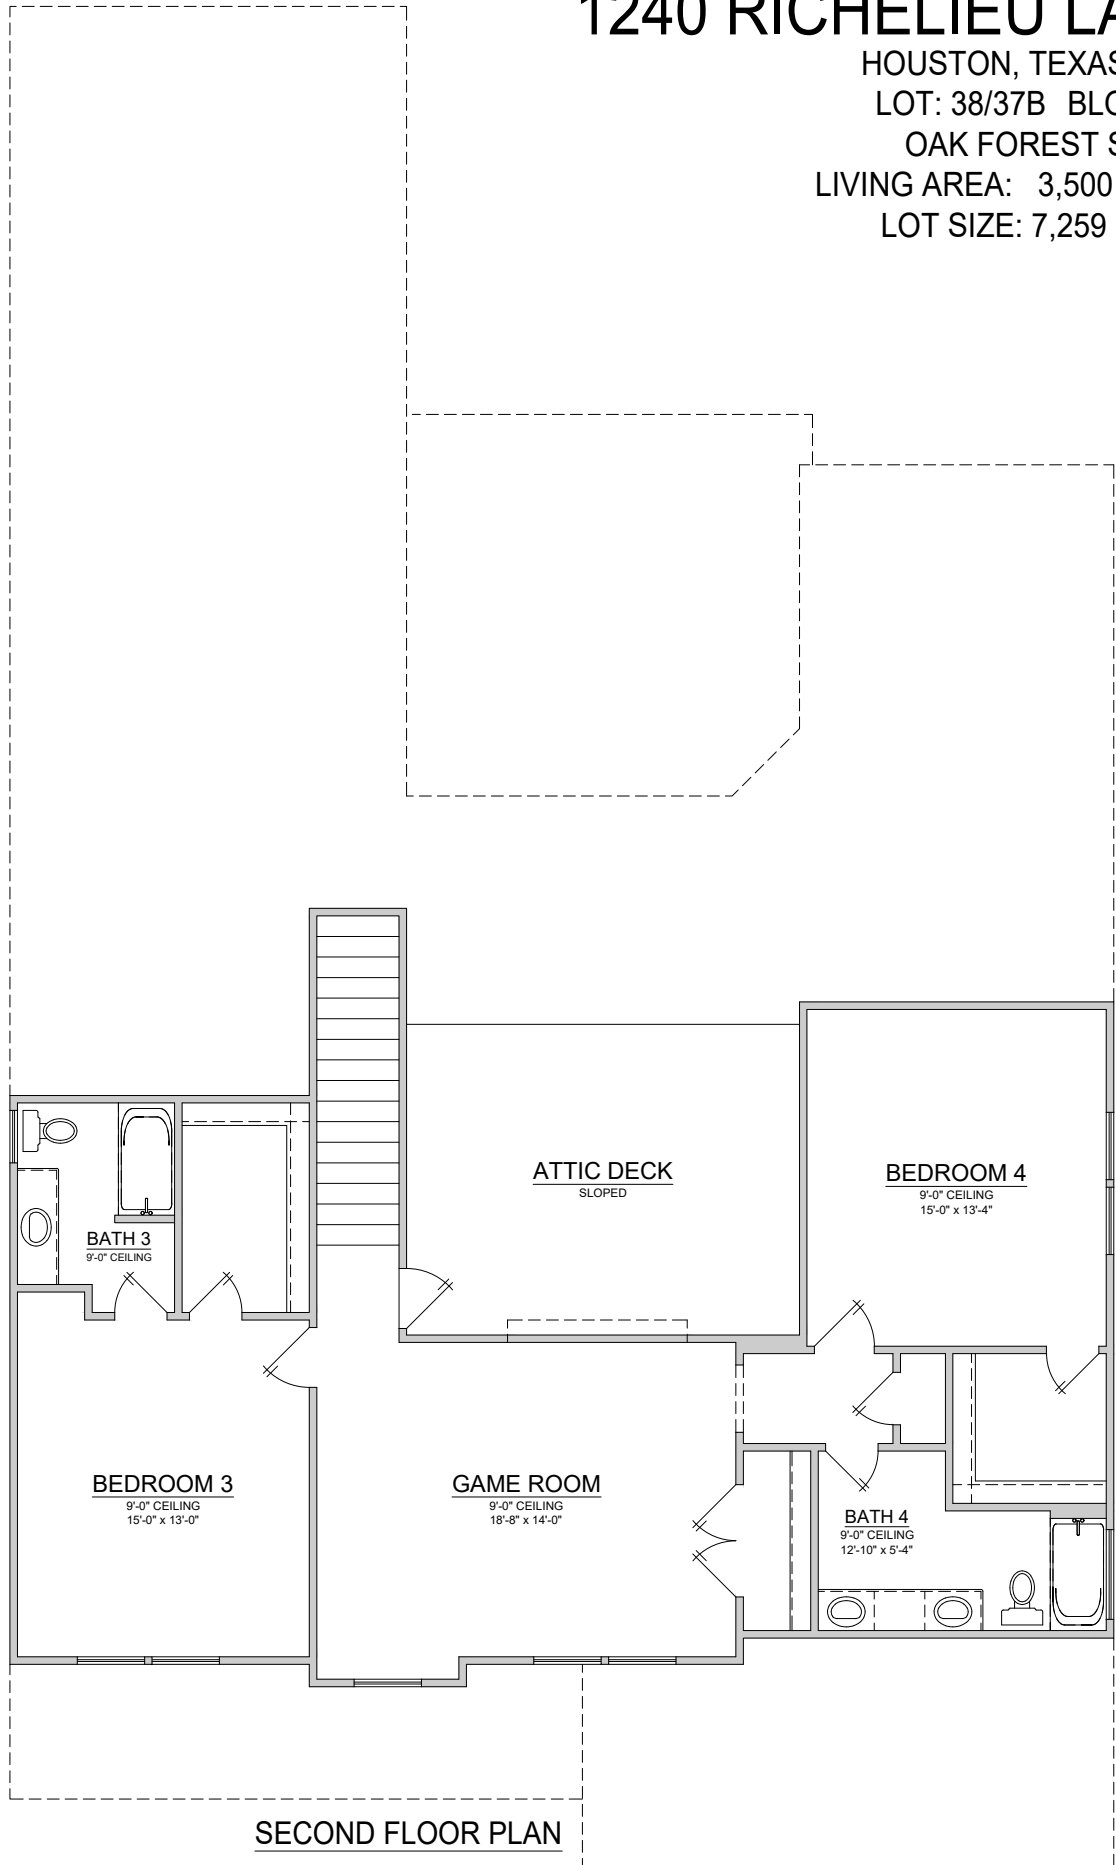

OAK FOREST SEC: 03

LIVING AREA: 3,500 SQ. FT

LOT SIZE: 7,259 SQ. FT.

FIRST FLOOR PLAN

ALL ROOM SIZES ARE APPROXIMATE AND MAY CHANGE DURING CONSTRUCTION

CITY COTTAGE BUILDERS

(713) 557-7181

P.O. BOX 70024, HOUSTON, TEXAS 77270

WWW.CITYCOTTAGEBUILDERS.COM

INFO@CITYCOTTAGEBUILDERS.COM

1240 RICHELIEU LANE

HOUSTON, TEXAS 77018

LOT: 38/37B BLOCK: 34

OAK FOREST SEC: 03

LIVING AREA: 3,500 SQ. FT

LOT SIZE: 7,259 SQ. FT.

SECOND FLOOR PLAN

ALL ROOM SIZES ARE APPROXIMATE AND MAY CHANGE DURING CONSTRUCTION

1240 RICHELIEU LANE

HOUSTON, TEXAS 77018

LOT: 38/37B BLOCK: 34

OAK FOREST SEC: 03

LIVING AREA: 3,500 SQ. FT

LOT SIZE: 7,259 SQ. FT.

SCALE: 1/8" = 1'-0"

ALL ROOM SIZES ARE APPROXIMATE AND MAY CHANGE DURING CONSTRUCTION