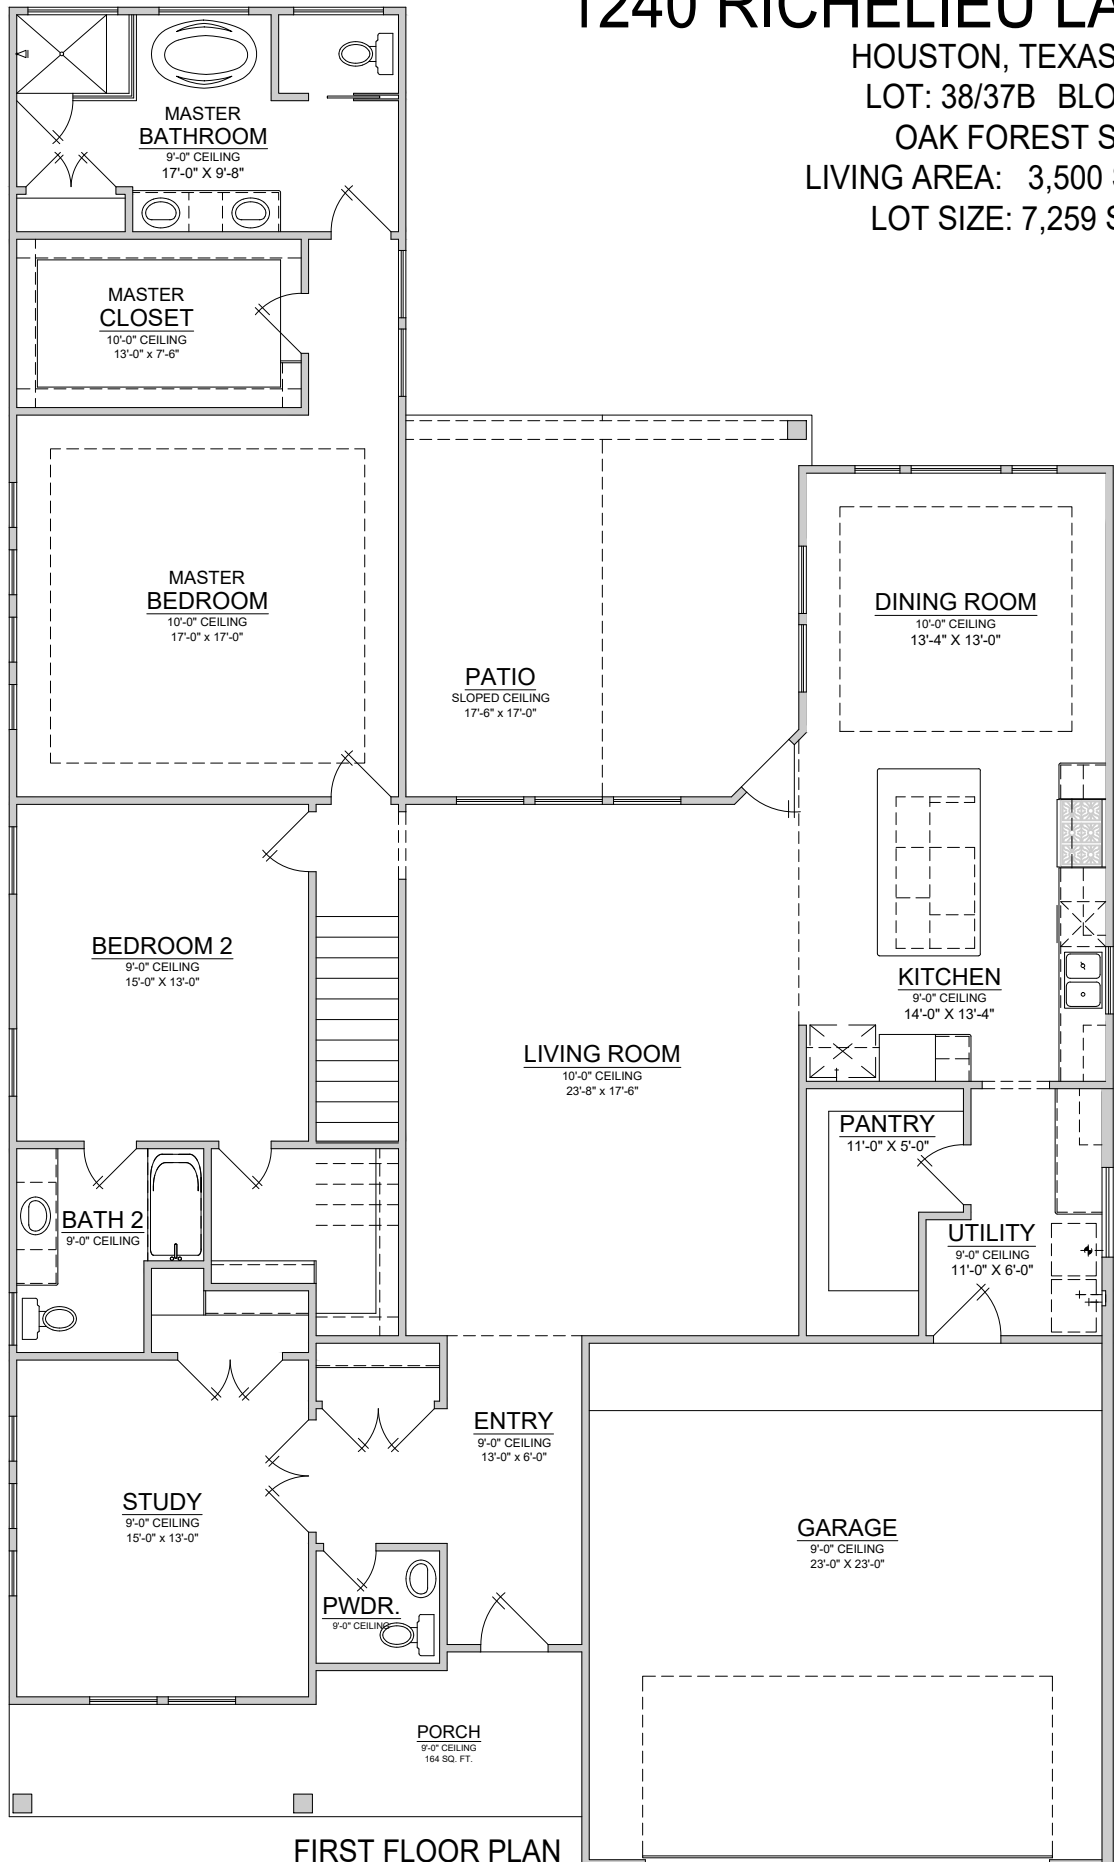

OAK FOREST SEC: 03

LIVING AREA: 3,500 SQ. FT

LOT SIZE: 7,259 SQ. FT.

FIRST FLOOR PLAN

ALL ROOM SIZES ARE APPROXIMATE AND MAY CHANGE DURING CONSTRUCTION

CITY COTTAGE BUILDERS

(713) 557-7181

P.O. BOX 70024, HOUSTON, TEXAS 77270

WWW.CITYCOTTAGEBUILDERS.COM

INFO@CITYCOTTAGEBUILDERS.COM

1240 RICHELIEU LANE

HOUSTON, TEXAS 77018

LOT: 38/37B BLOCK: 34

OAK FOREST SEC: 03

LIVING AREA: 3,500 SQ. FT

LOT SIZE: 7,259 SQ. FT.

SECOND FLOOR PLAN

ALL ROOM SIZES ARE APPROXIMATE AND MAY CHANGE DURING CONSTRUCTION

1240 RICHELIEU LANE

HOUSTON, TEXAS 77018

LOT: 38/37B BLOCK: 34

OAK FOREST SEC: 03

LIVING AREA: 3,500 SQ. FT

LOT SIZE: 7,259 SQ. FT.

SCALE: 1/8" = 1'-0"

ALL ROOM SIZES ARE APPROXIMATE AND MAY CHANGE DURING CONSTRUCTION